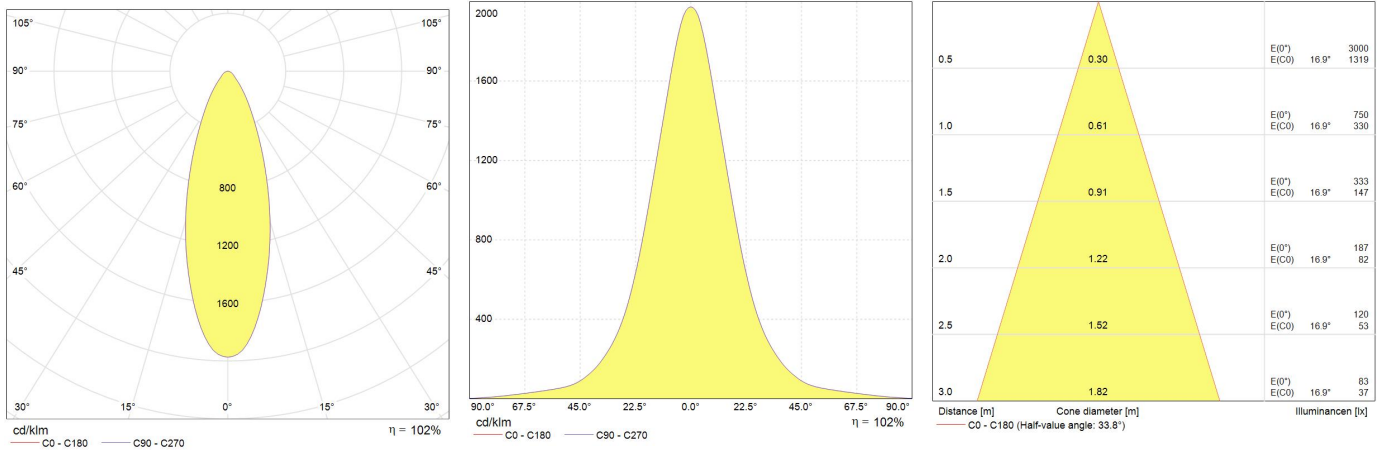

Logistic data

DUN Code	10043168652572
EAN Code	0043168652575
Pack Quantity	8
Inner pack type	BOX
Outer pack type	OUTER BOX
Layer quantity	216 EUR, 288 UK
Layer quantity EUR	216
Layer quantity UK	288
Pallet quantity EUR (PC)	1512
Pallet quantity UK (PC)	2016
Outer case size	233 x 130 x 118 (mm)
Product status	Phased-out

Photometric Data